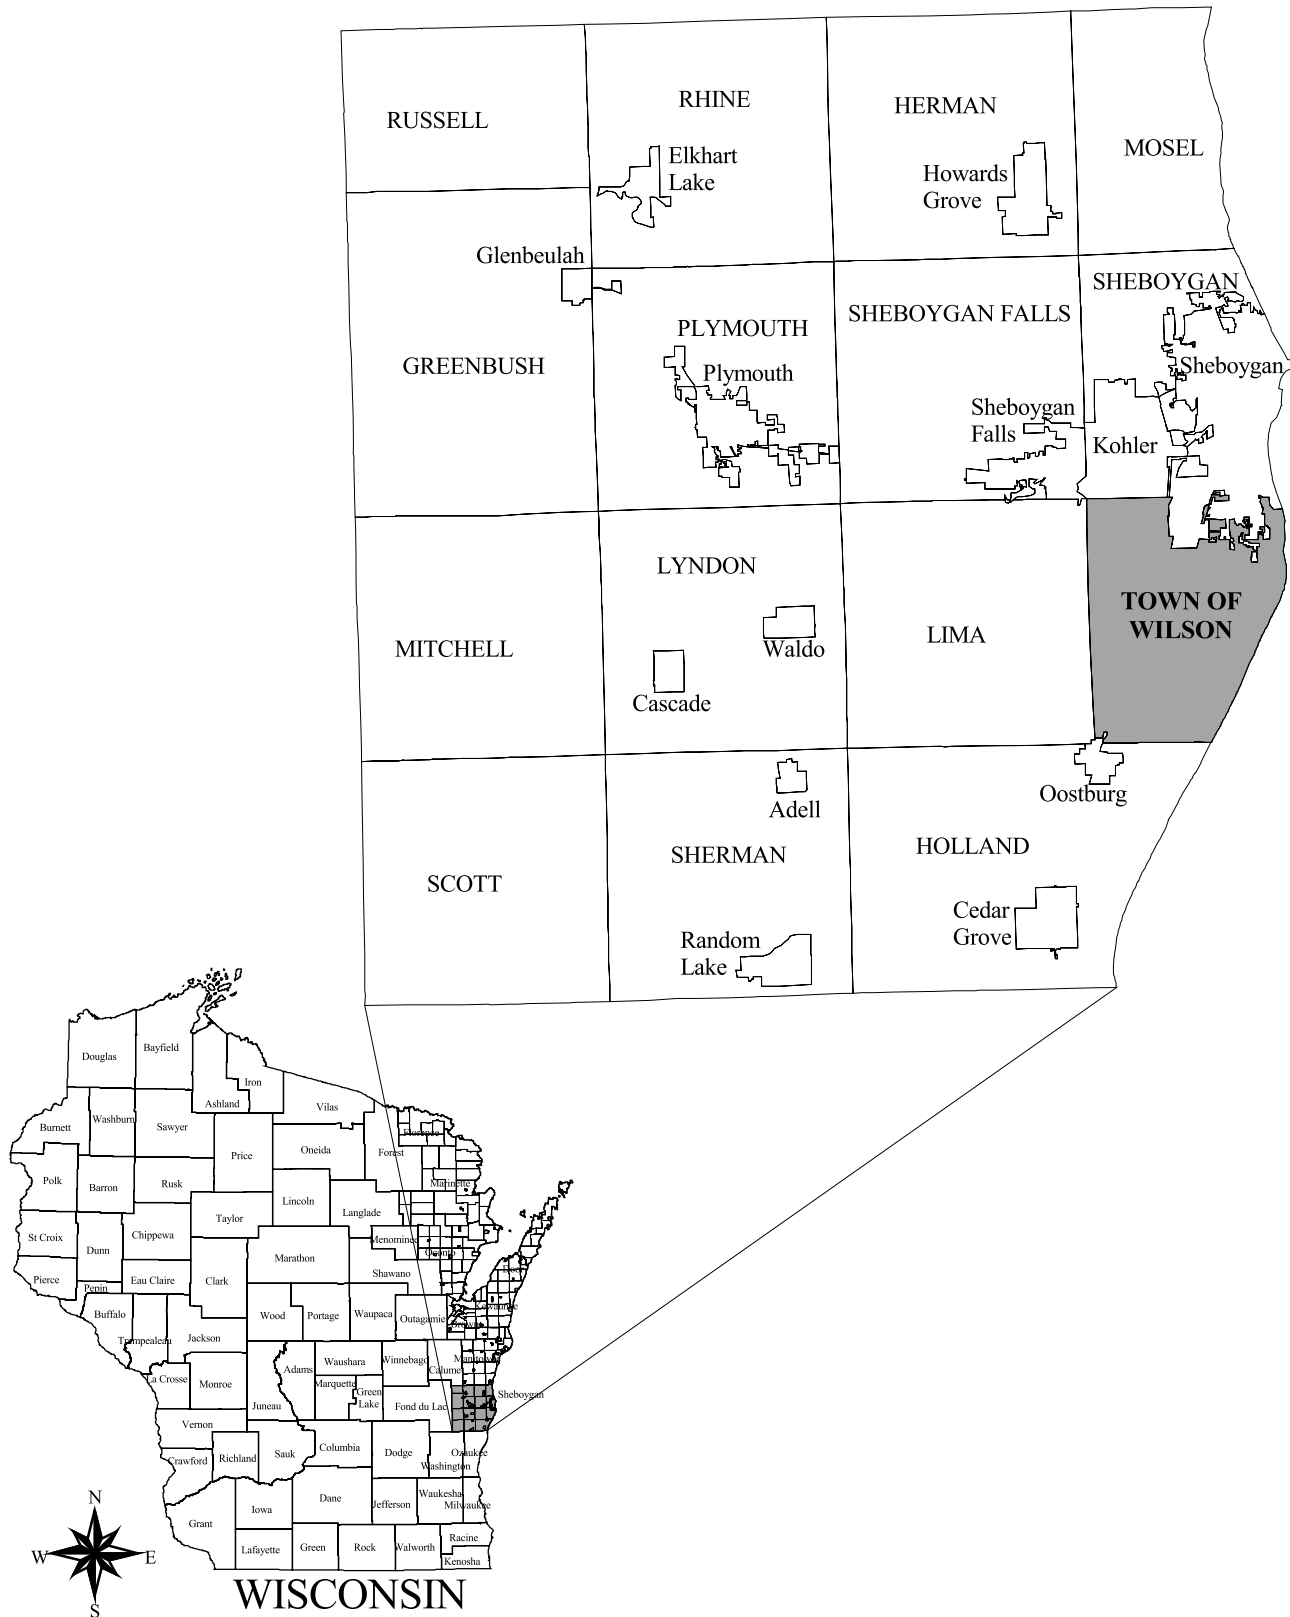

# Location Map

## Town of Wilson

### Sheboygan County, Wisconsin

Source: Town of Wilson; Sheboygan County; Bay-Lake Regional Planning Commission, 2007.

WINDMILL LANE

W. EYHOGEN DR

TANGLEWOOD LANE

2000