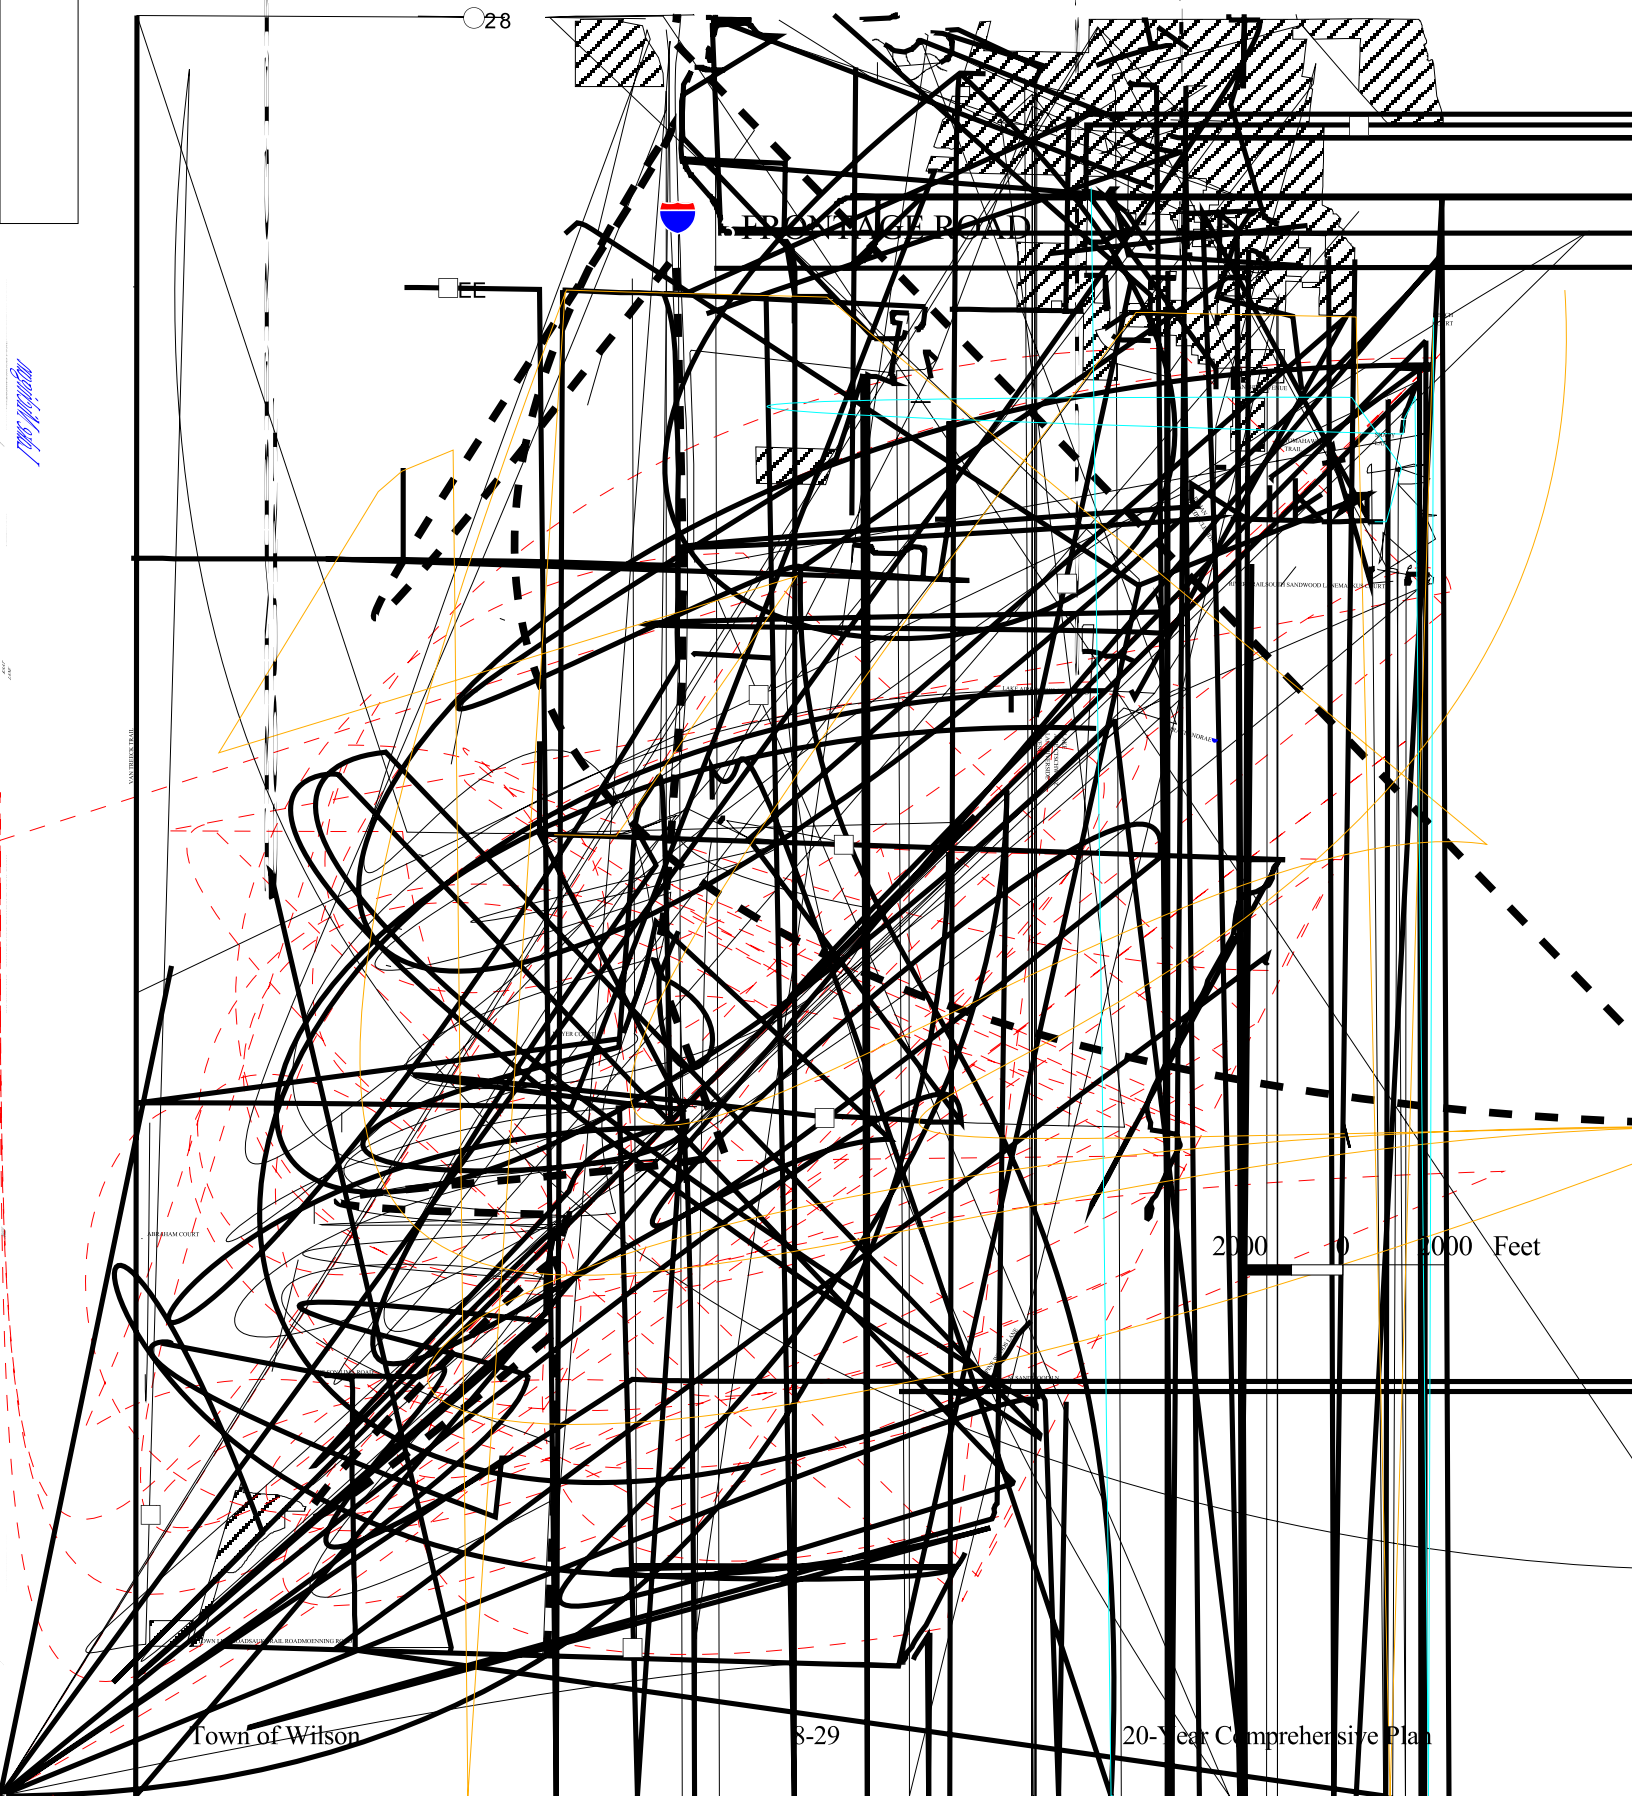

Sheboygan County, Wisconsin

28

PRONACE ROAD

2000 0 2000 Feet

Town of Wilson

8-29

20-Year Comprehensive Plan

Public and Community Facilities

Map 9.1

Town of Wilson
Sheboygan County, Wisconsin

Farmland Preservation Plan

Map 11.1

Town of Wilson Sheboygan County, Wisconsin

Source: Town of Wilson; Sheboygan County; Bay-Lake Regional Planning Commission, 2007.