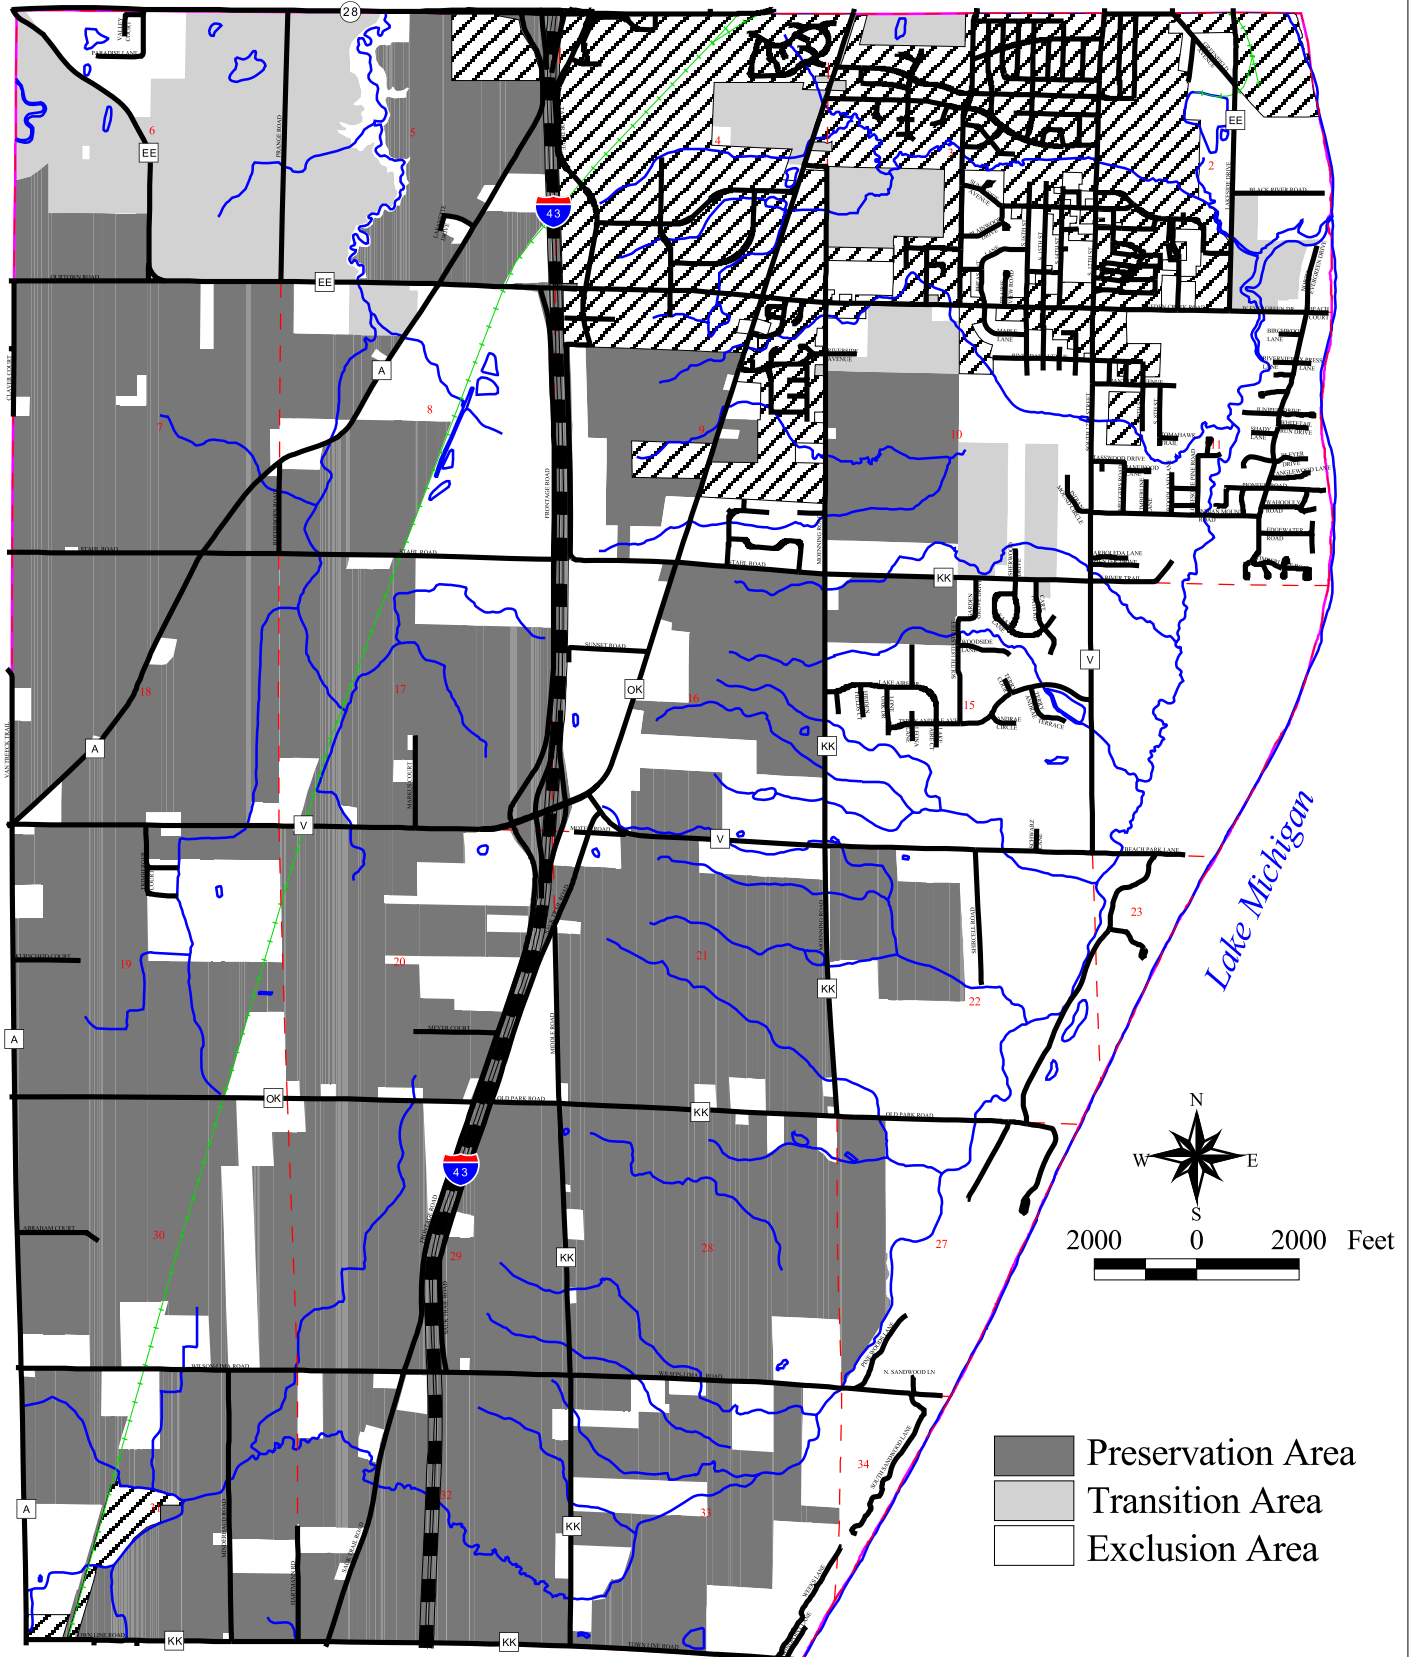

Sheboygan County, Wisconsin

28

PRONACE ROAD

2000 0 2000 Feet

Town of Wilson

8-29

20-Year Comprehensive Plan

Public and Community Facilities

Map 9.1

Town of Wilson
Sheboygan County, Wisconsin

Farmland Preservation Plan

Map 11.1

Town of Wilson Sheboygan County, Wisconsin

Source: Town of Wilson; Sheboygan County; Bay-Lake Regional Planning Commission, 2007.